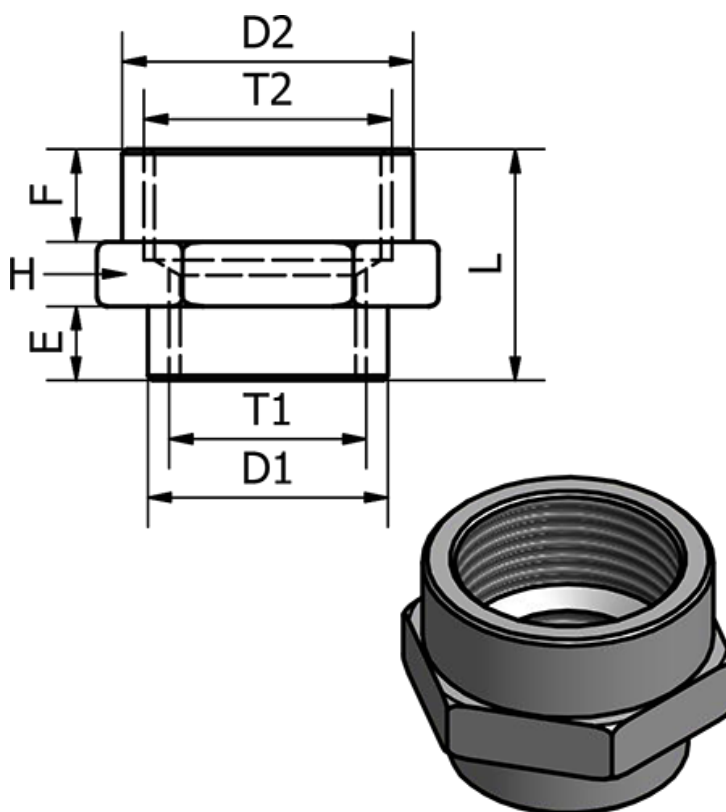

Data Sheet

Article number: 5891126TR1814

Description: Sleeve 1126TR - 1814
Reduction, G1/8" - G1/4"

Measures

D1 = 13.0

D2 = 16.5

E = 6.0

F = 8.0

H = 17

L = 20.0

T = 1/8"

T2 = 1/4"